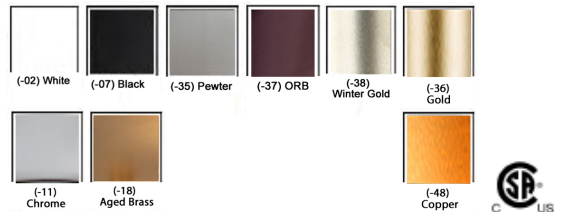

MX 1143-18

W:15" H:17.75" W/ 12'Wire & 6'Chain

Finish: Aged Brass

Lamps: 4x60W (C)

REFERENCE	QTY.	REMARKS	Project
			Location/Type
			Architect
			Engineer
			Contractor
			Submitted By: Date: